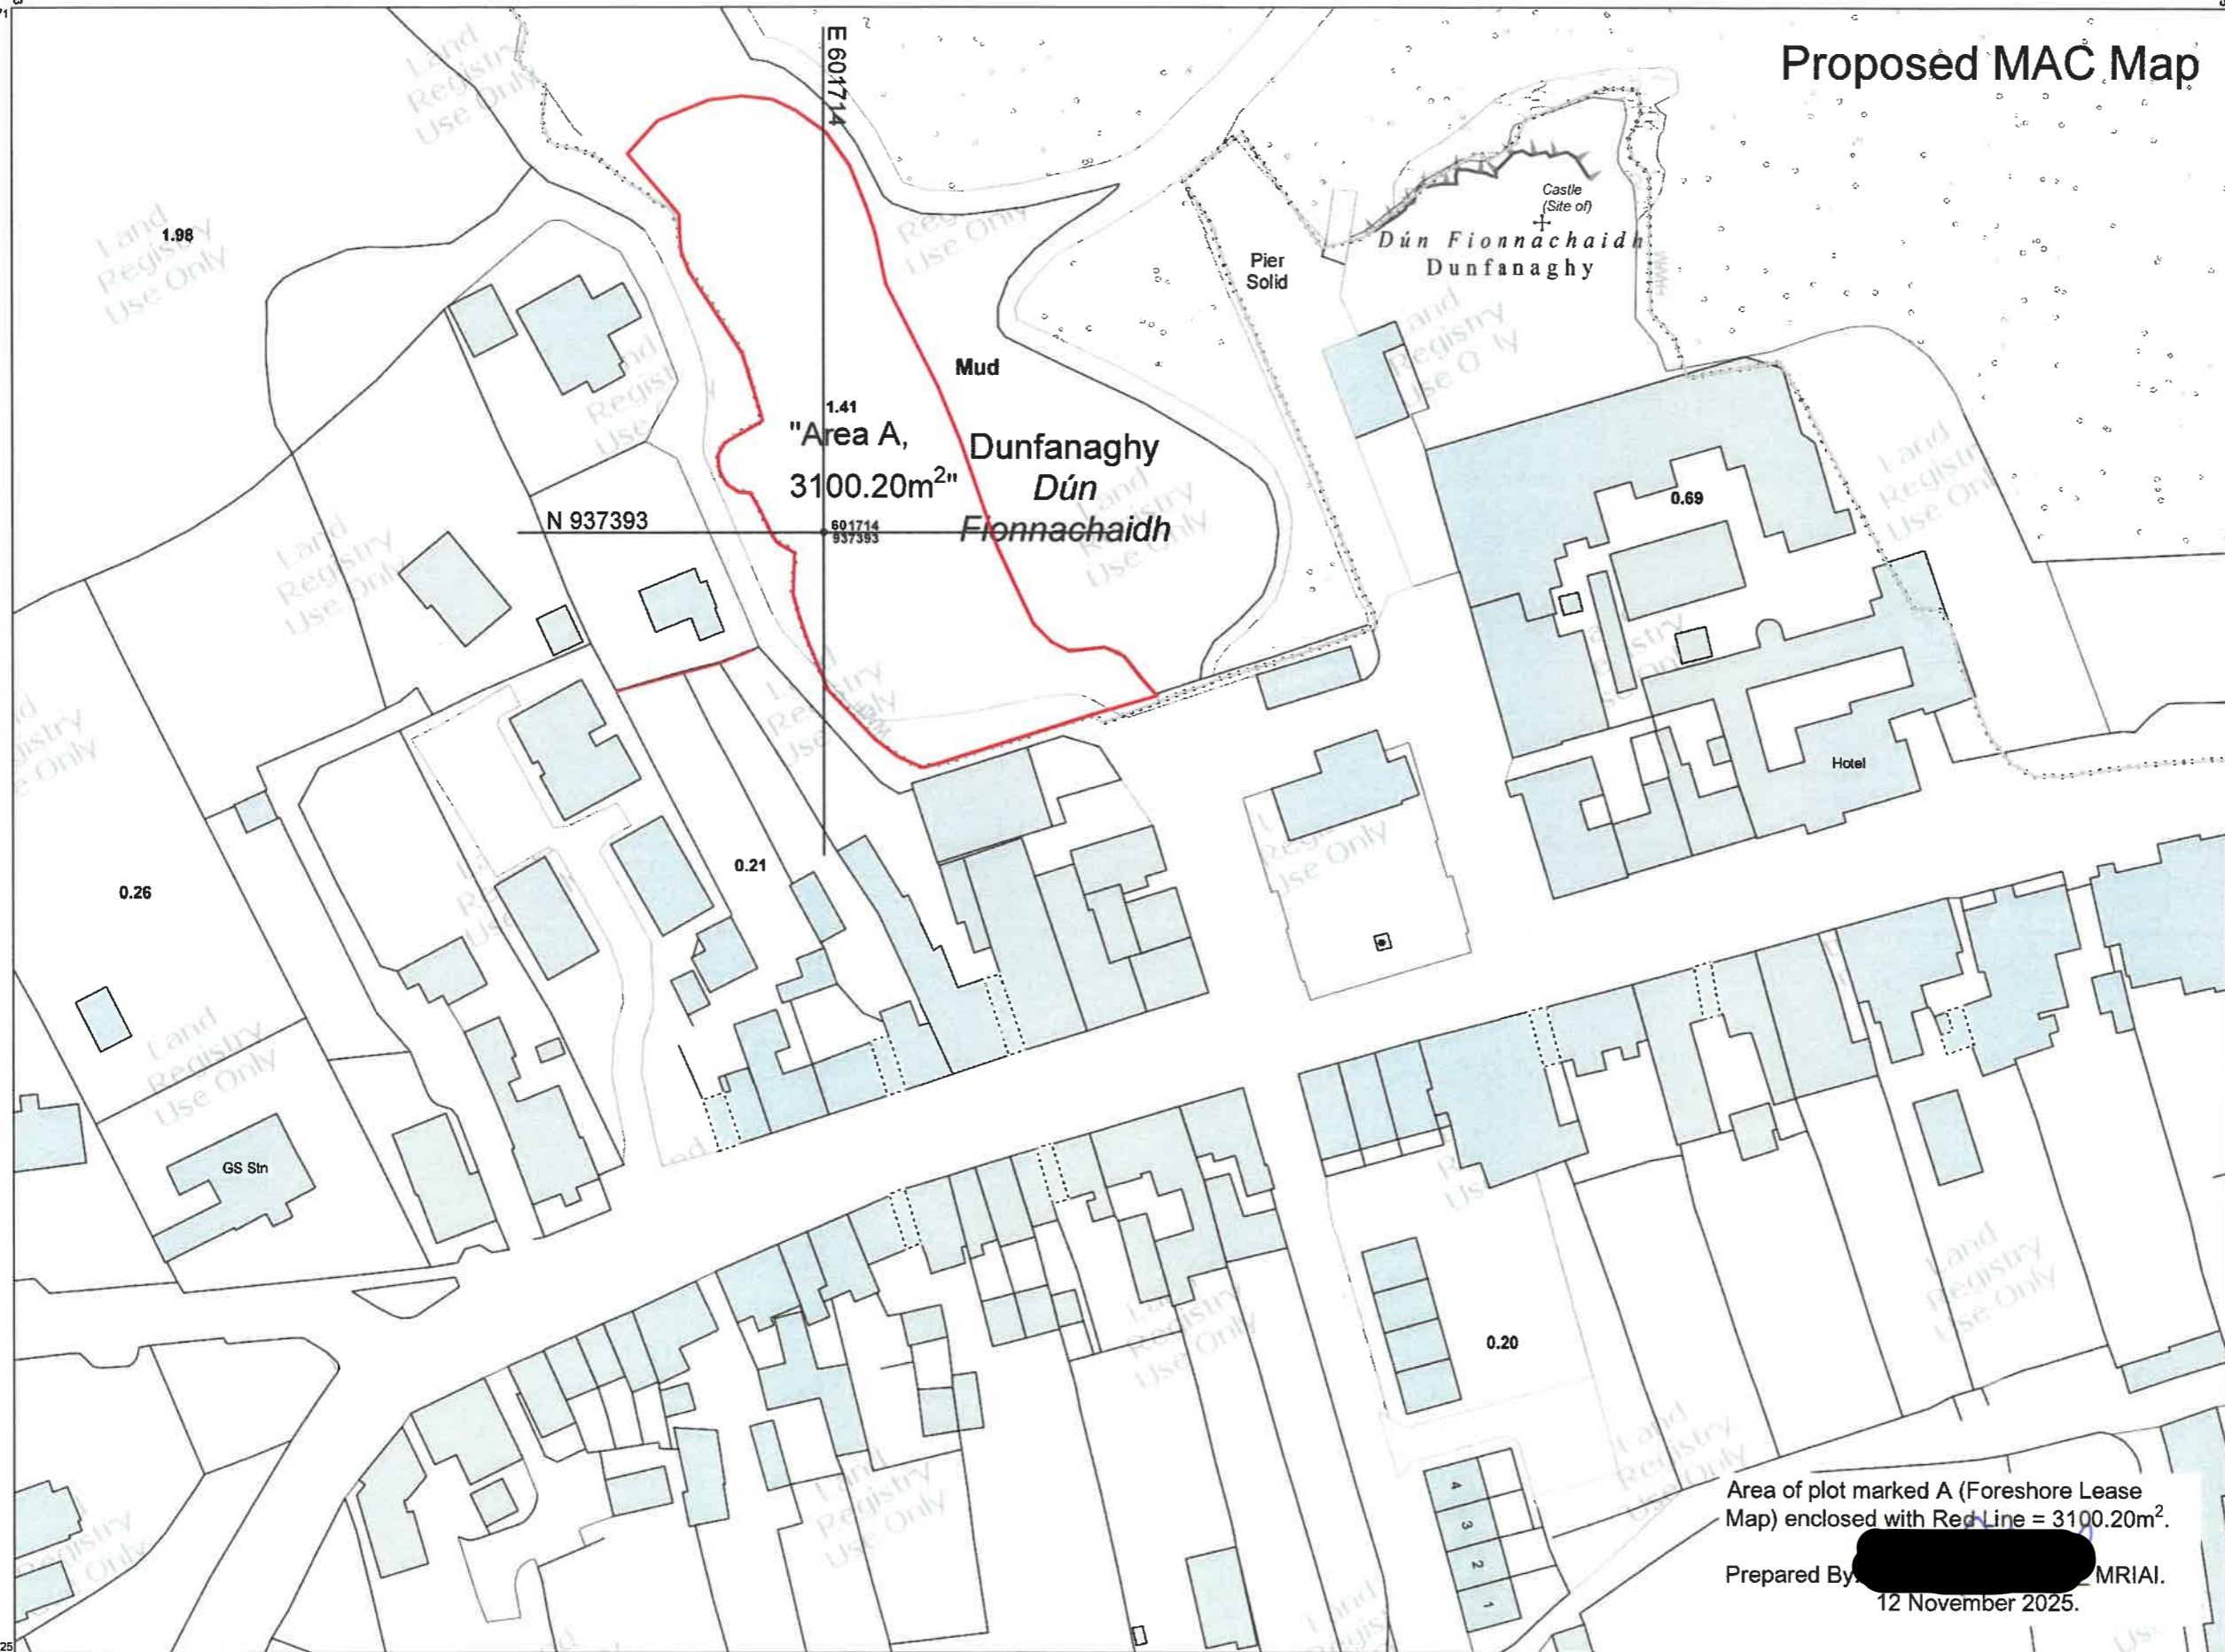

Proposed MAC Map

CENTRE COORDINATES:
ITM 601759,937348

PUBLISHED: 12/11/2025
ORDER NO.: 50501939_1

MAP SERIES: 1:2,500
MAP SHEETS: 0076-C

COMPILED AND PUBLISHED BY:
Tailte Éireann,
Phoenix Park,
Dublin 8,
Ireland.
D08F6E4

The representation on this map of a road, track or footpath is not evidence of the existence of a right of way.

This topographic map does not show legal property boundaries, nor does it show ownership of physical features.

©Tailte Éireann, 2025.
All rights reserved.

Area of plot marked A (Foreshore Lease Map) enclosed with Red Line = 3100.20m².

Prepared By [Redacted] MRIA.
12 November 2025.

OUTPUT SCALE: 1:1,000

CAPTURE RESOLUTION:
The map objects are only accurate to the resolution at which they were captured. Output scale is not indicative of data capture scale. Further information is available at: www.tailte.ie; search 'Capture Resolution'

LEGEND:
To view the legend visit www.tailte.ie and search for 'Large Scale Legend'